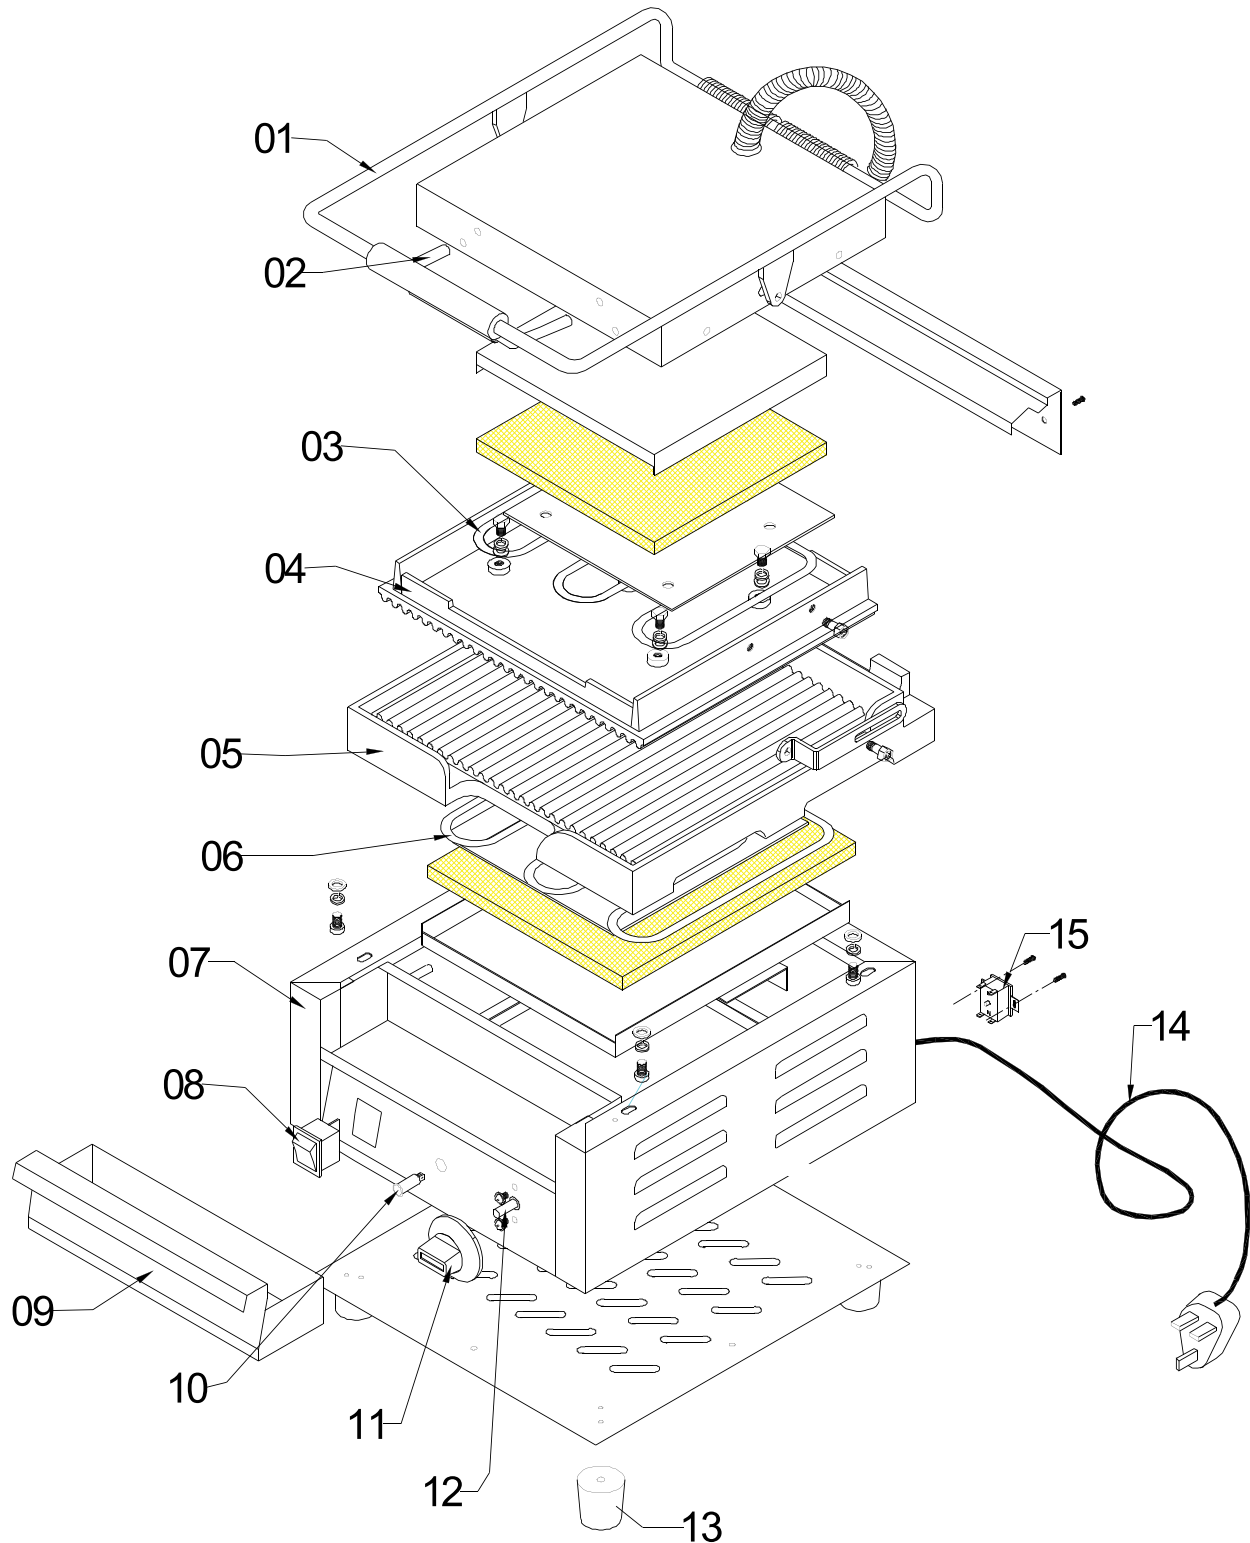

Parts Breakdown

Model PG-CN-0515 31461

Parts Breakdown

Model PG-CN-0515 31461

Item No.	Description	Position	Item No.	Description	Position	Item No.	Description	Position
20305	Big Handle for 31461	01	20311	Body for 31461	07	20347	Thermostat for 31461	12
20306	Small Handle for 31461	02	20351	On/Off Switch for 31461	08	20317	Foot for 31461	13
20307	Top and Bottom Element for 31461	03, 06	20313	Oil Tray for 31461	09	20318	Plug and Lead for 31461	14
20308	Top Cast Iron for 31461	04	20314	Indicator Light for 31461	10	20319	Thermo Cut Out for 31461	15
20309	Bottom Cast Iron for 31461	05	20315	Old Style Dial for 31461	11	20320	Wire for 31461	16